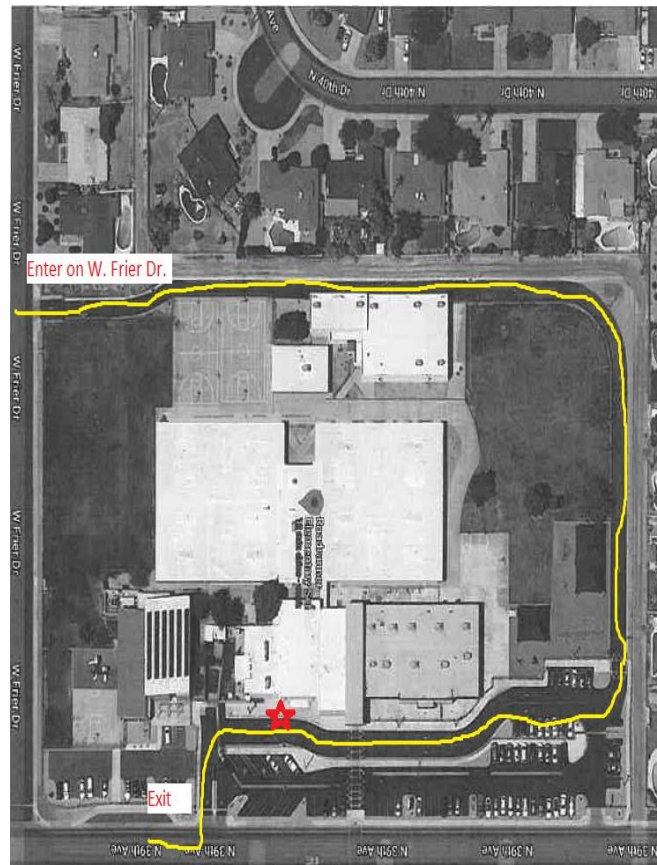

Por seguridad por favor permenezca en su vehiculo.

Recuerden que solo padres o guardianes pueden firmar por el Chromebook.

Pueden firmar por un Chromebook por cada estudiante.

Jueves el dia designado para distribucion. Si no pueden venir el Jueves, por favor siga el arreglo del Viernes.